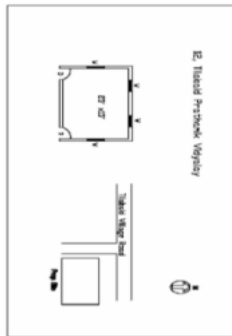

Nazri Naksha

Google Map View

Polling Station Building Front View

Polling Station Front View

Cad View

Key MAP View