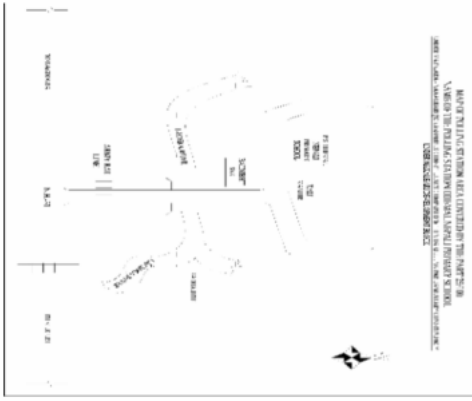

Nazri Naksha

Google Map View