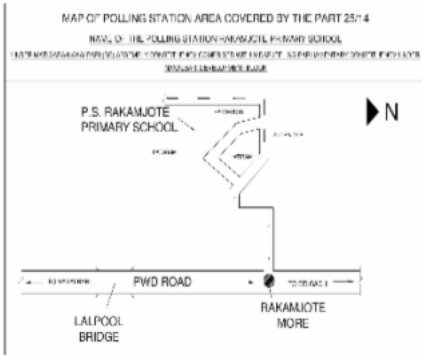

Nazri Naksha

Google Map View