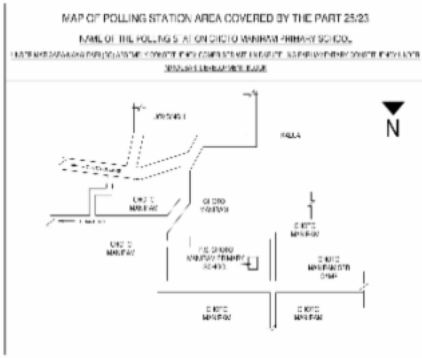

Nazri Naksha

Google Map View