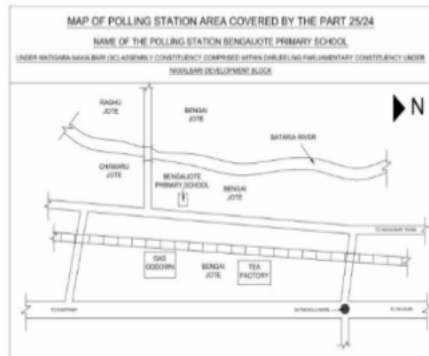

Nazri Naksha

Google Map View

Polling Station Building Front View

Polling Station Front View

Cad View

Key MAP View