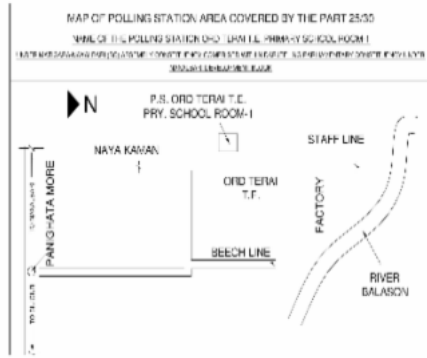

Nazri Naksha

Google Map View