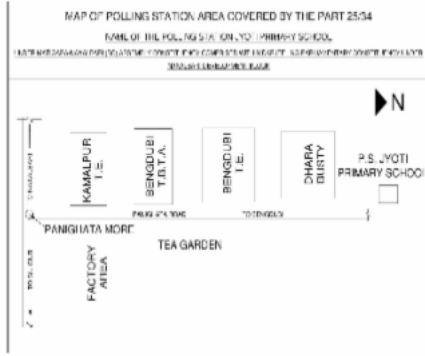

Nazri Naksha

Google Map View