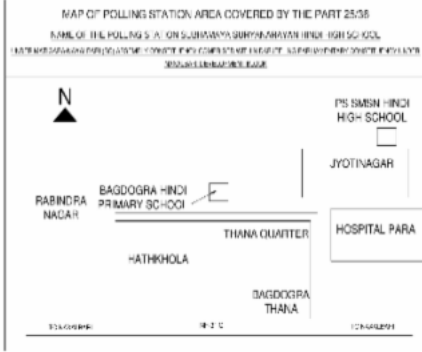

Nazri Naksha

Google Map View