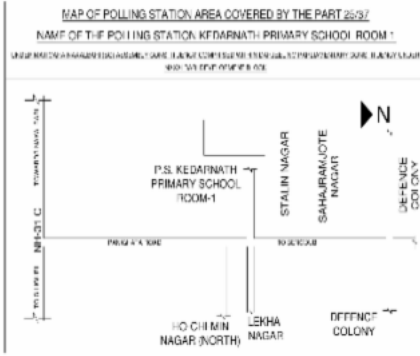

Nazri Naksha

Google Map View