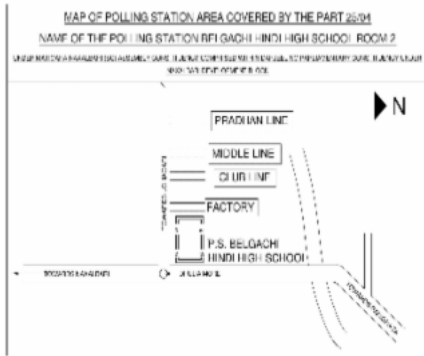

Nazri Naksha

Google Map View

Polling Station Building Front View

Polling Station Front View

Cad View

Key MAP View