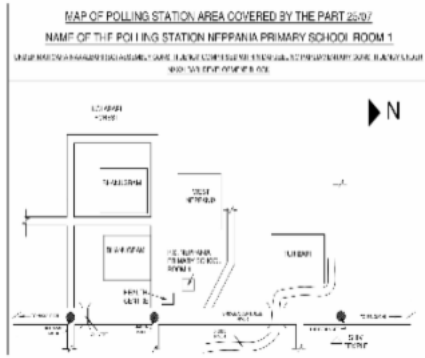

Nazri Naksha

Google Map View