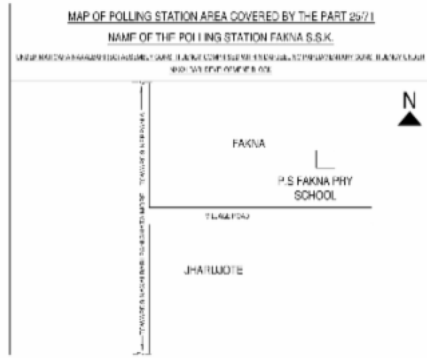

Nazri Naksha

Google Map View