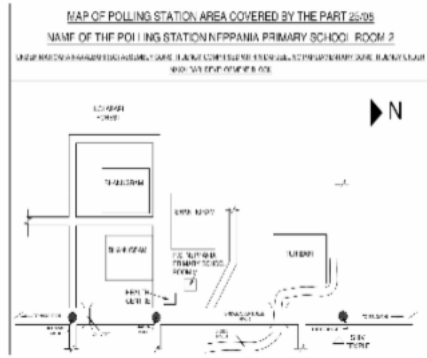

Nazri Naksha

Google Map View