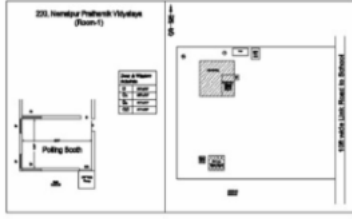

Nazri Naksha

Google Map View