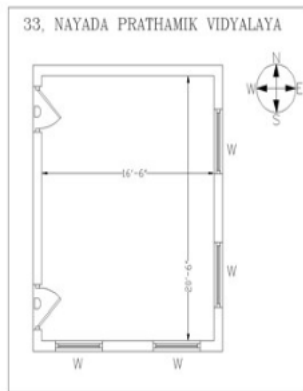

Nazri Naksha

Google Map View

Polling Station Building Front View

Polling Station Front View

Cad View

Key MAP View