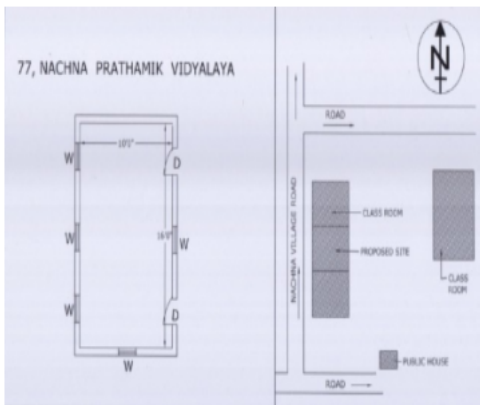

Nazri Naksha

Google Map View

Polling Station Building Front View

Polling Station Front View

Cad View

Key MAP View