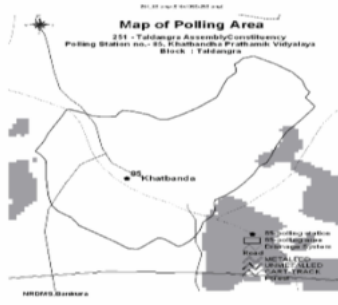

Nazri Naksha

Google Map View