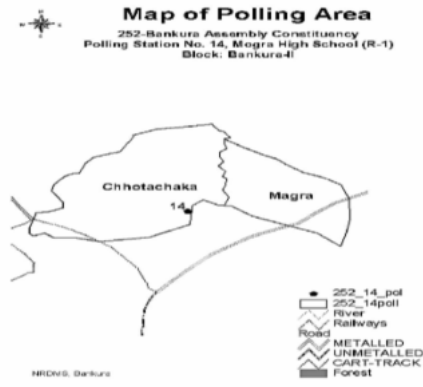

Nazri Naksha

Google Map View