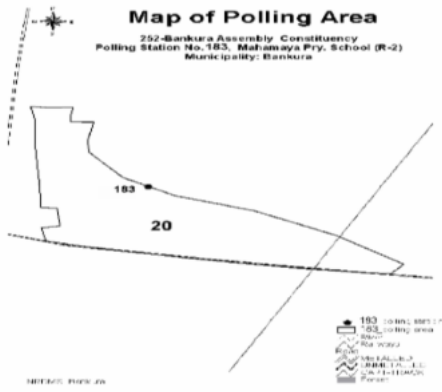

Nazri Naksha

Google Map View