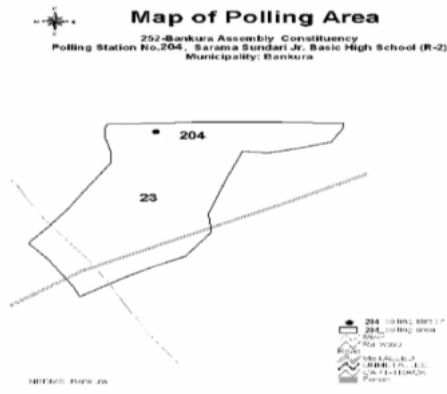

Nazri Naksha

Google Map View