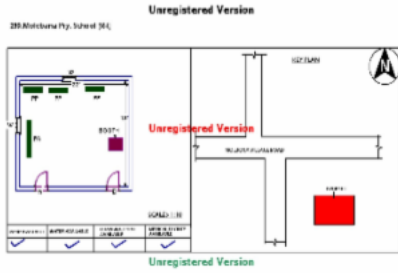

Nazri Naksha

Google Map View

Polling Station Building Front View

Polling Station Front View

Cad View

Key MAP View