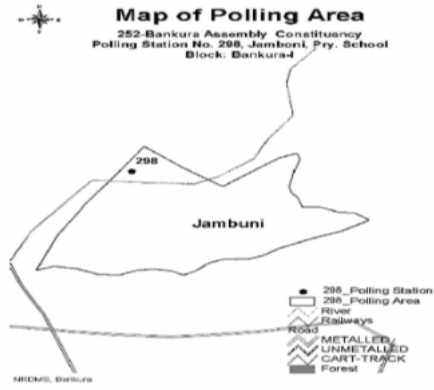

Nazri Naksha

Google Map View