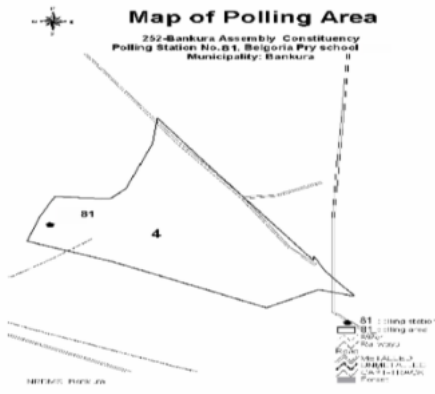

Nazri Naksha

Google Map View