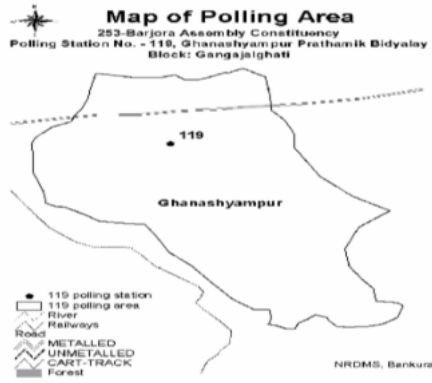

Nazri Naksha

Google Map View