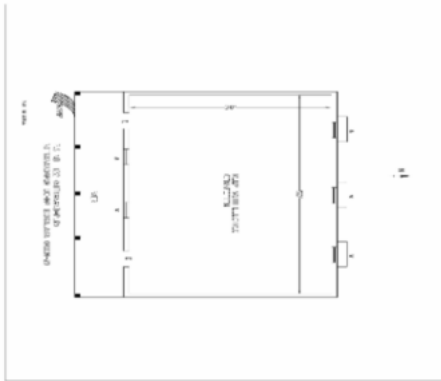

Nazri Naksha

Google Map View

Polling Station Building Front View

Polling Station Front View

Cad View

Key MAP View