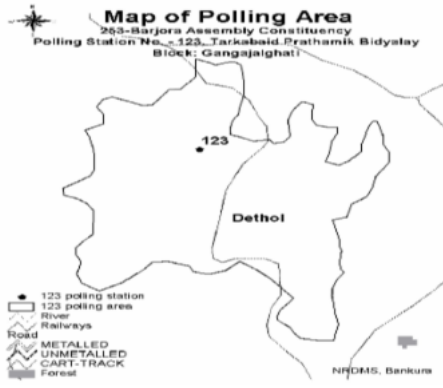

Nazri Naksha

Google Map View