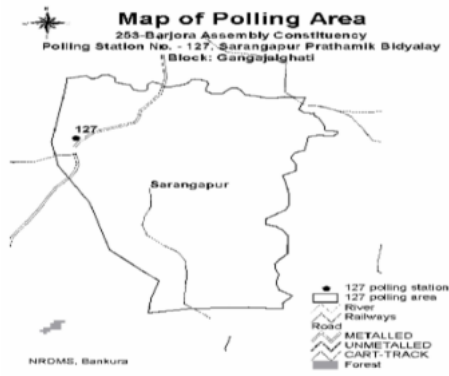

Nazri Naksha

Google Map View