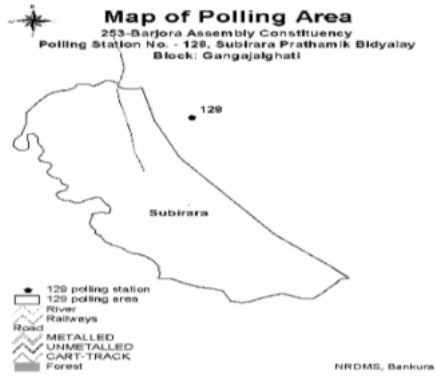

Nazri Naksha

Google Map View