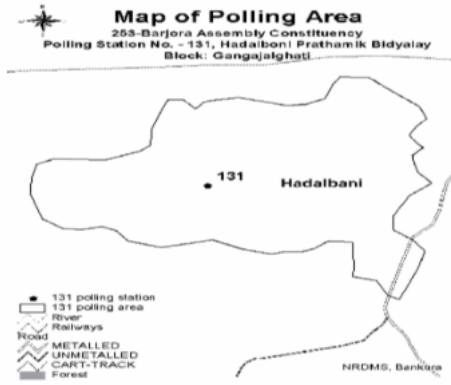

Nazri Naksha

Google Map View