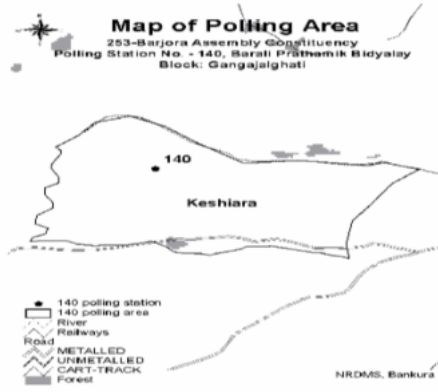

Nazri Naksha

Google Map View