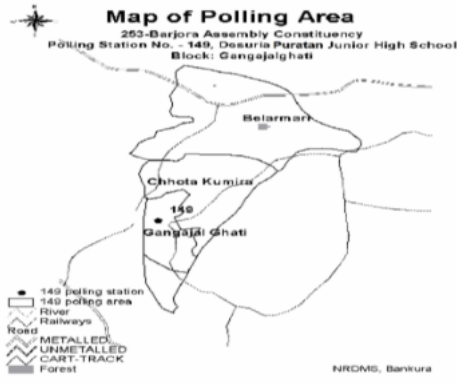

Nazri Naksha

Google Map View