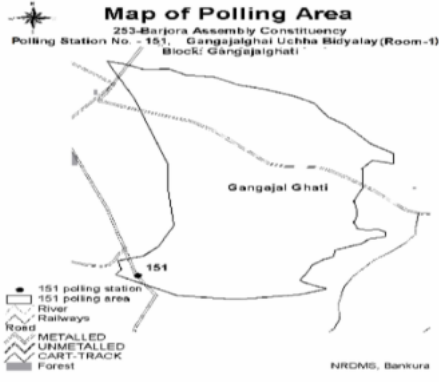

Nazri Naksha

Google Map View