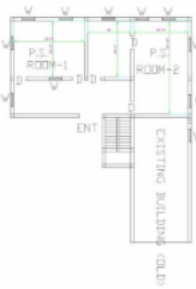

Nazri Naksha

Google Map View

Polling Station Building Front View

Polling Station Front View

Cad View

Key MAP View