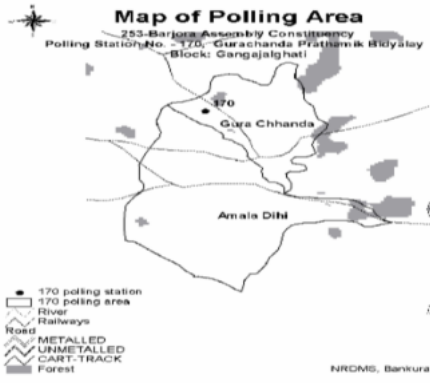

Nazri Naksha

Google Map View