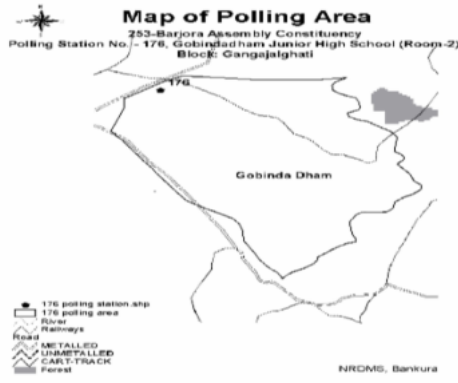

Nazri Naksha

Google Map View