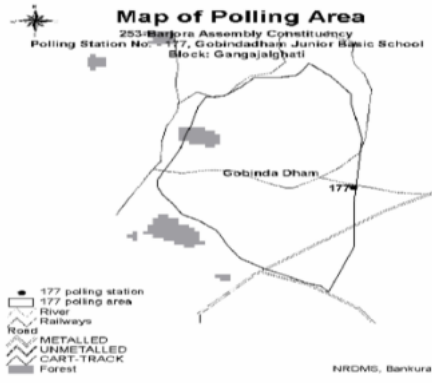

Nazri Naksha

Google Map View