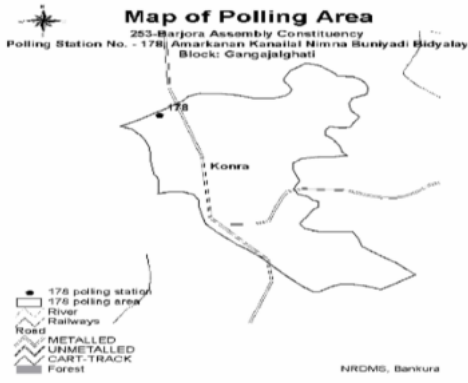

Nazri Naksha

Google Map View