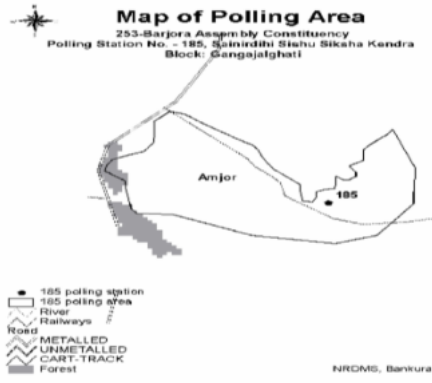

Nazri Naksha

Google Map View