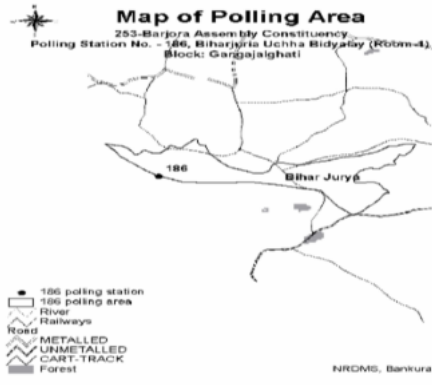

Nazri Naksha

Google Map View