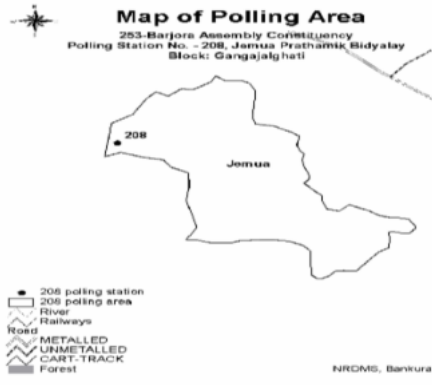

Nazri Naksha

Google Map View