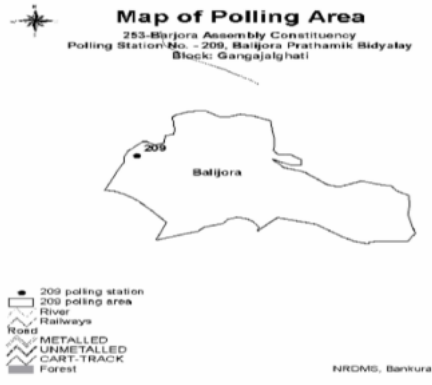

Nazri Naksha

Google Map View