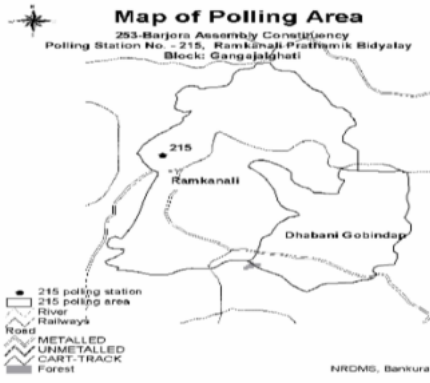

Nazri Naksha

Google Map View