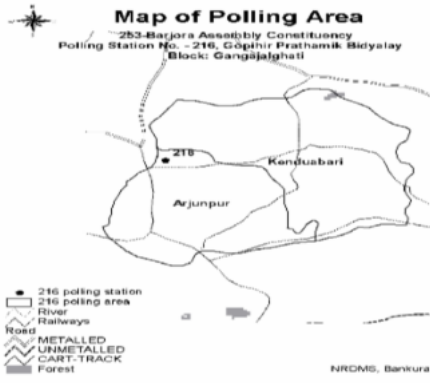

Nazri Naksha

Google Map View