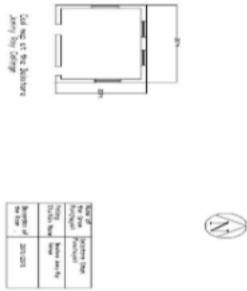

Nazri Naksha

Google Map View

Polling Station Building Front View

Polling Station Front View

Cad View

Key MAP View