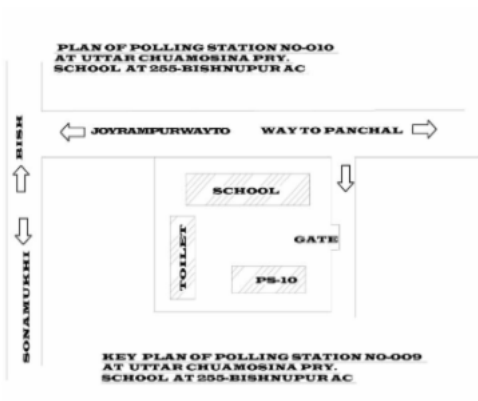

Nazri Naksha

Google Map View