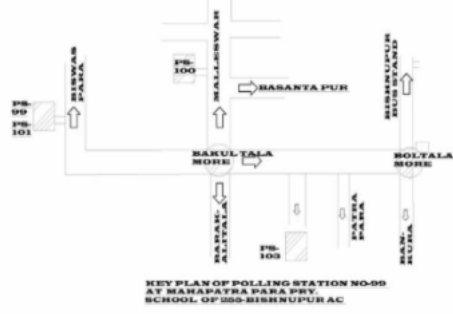

Nazri Naksha

Google Map View