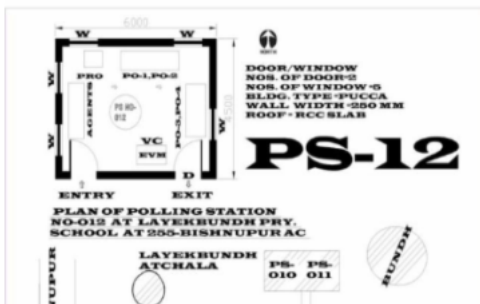

Nazri Naksha

Google Map View

Polling Station Building Front View

Polling Station Front View

Cad View

Key MAP View