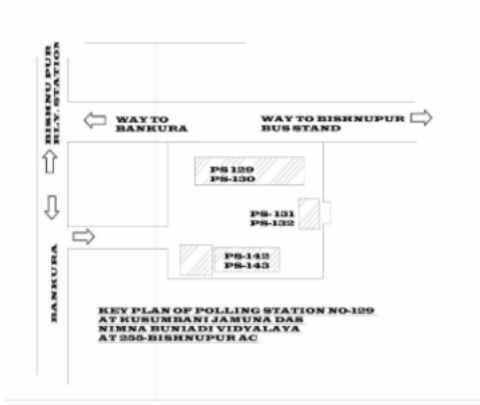

Nazri Naksha

Google Map View