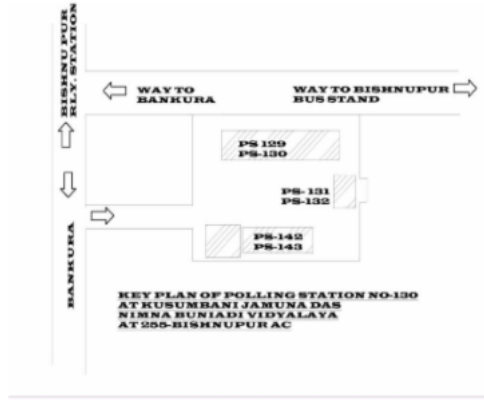

Nazri Naksha

Google Map View