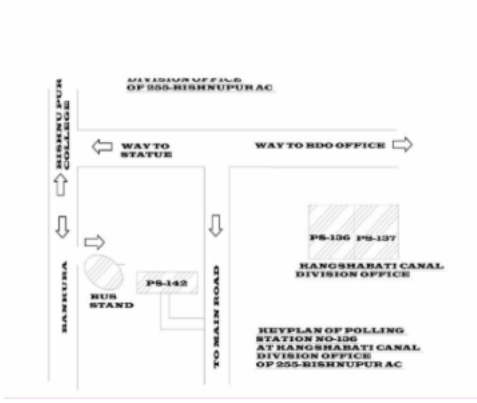

Nazri Naksha

Google Map View